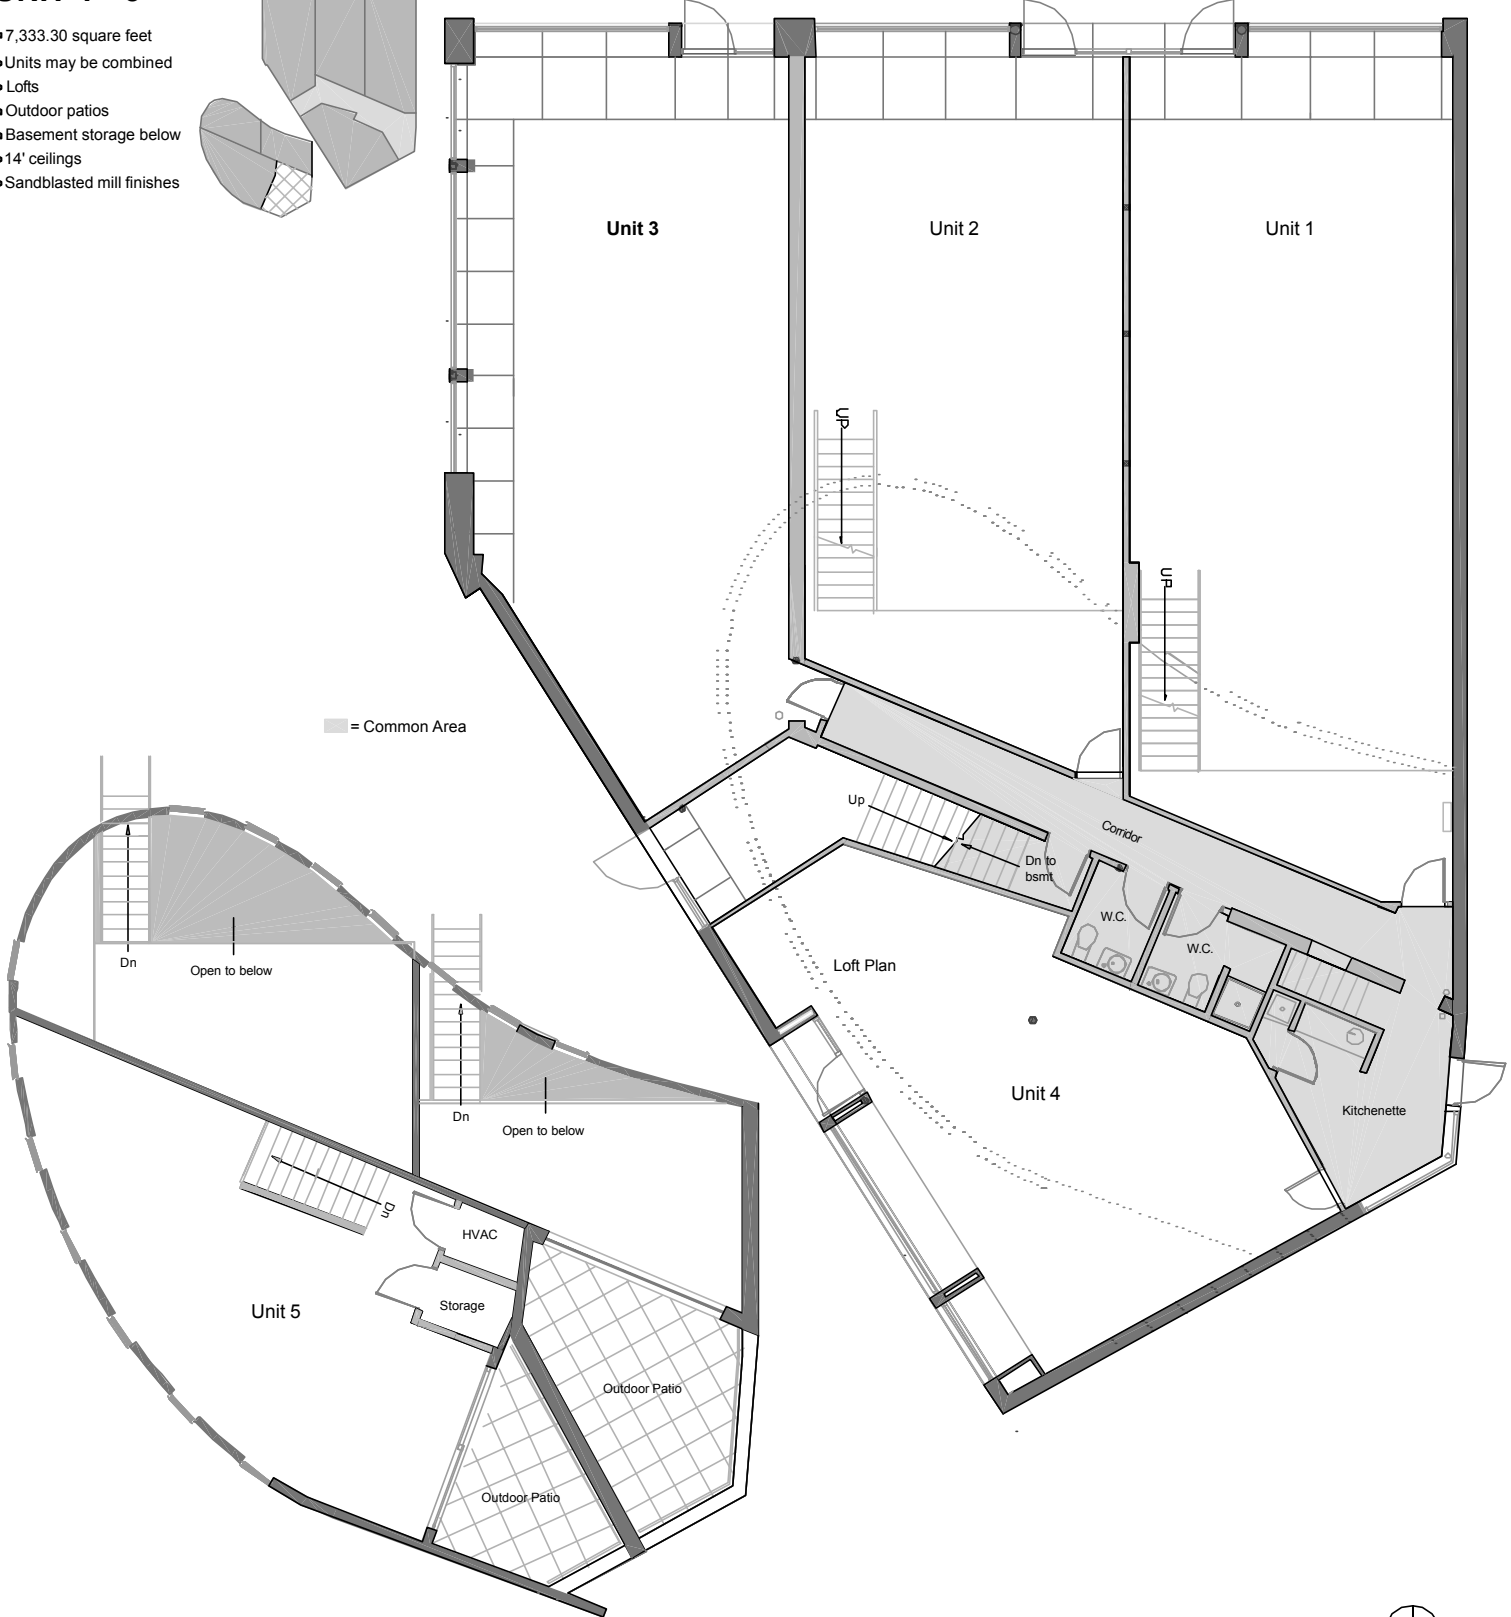

UNIT 1 - 5

- 7,333.30 square feet
- Units may be combined
- Lofts
- Outdoor patios
- Basement storage below
- 14' ceilings
- Sandblasted mill finishes

Mezzanine

First Floor Plan